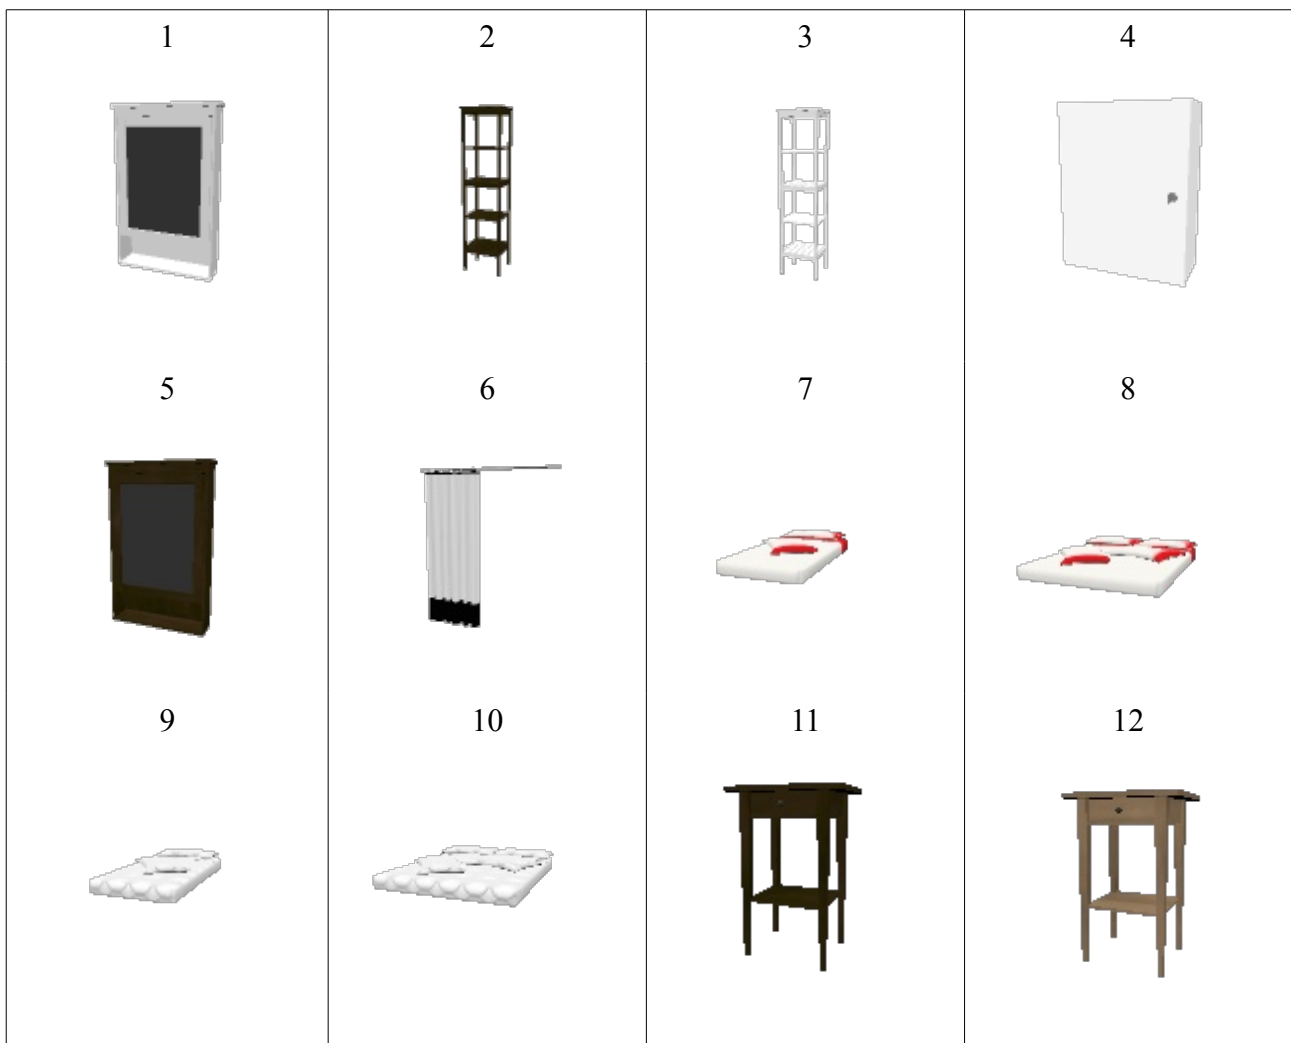

Models inside the library

This is the list of all the models in the library. If you want to see the thumbnails of the models you can download the pdf file that you can find on the Documentation tab.